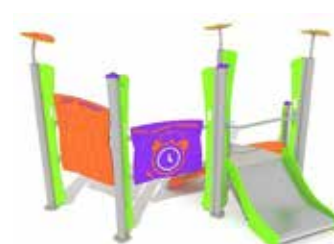

R4280 Fire Station 1
HIC: 1.28 m 3-14 anni

R4262 Galeone
HIC: 1.50 m 3-14 anni

R4282 Fire Station 2
HIC: 1.28 m 3-14 anni

R4110MCD Mista
HIC: 1.31 m 1-12 anni

R4114 Sdraio
HIC: 1.4 m 3-14 anni

R4284 Fire Station 3
HIC: 1.00 m 1-14 anni

R4113 Nido
HIC: 1.45 m 2-14 anni

R4143 Cestone
HIC: 1.32 m 2-14 anni

R4614 Snow Board
HIC: 0.52 m 1-14 anni

R4613 Inclusive Spring
HIC: 0.50 m 1-14 anni

R4705 Girasole
HIC: 0.50 m 1-14 anni

R4275 Tribbox ForAll
HIC: 1.00 m 2-14 anni